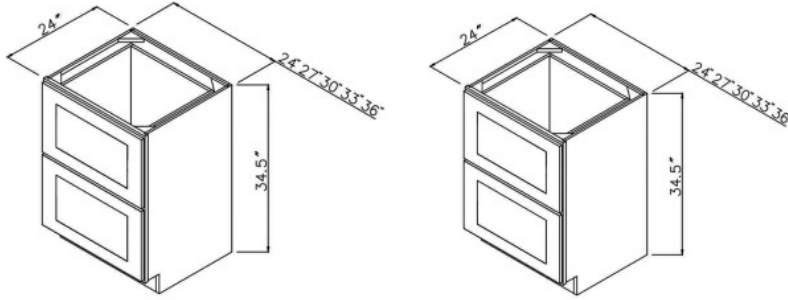

June 21, 2026

Sage Green Shaker 24" 2 Drawer Base Cabinet Price List

Sink base

Model #	Item	Price
WSM-FSB36	Sage Green Shaker Farm Sink Base Cabinet - 36" W	\$635.77
WSM-SB48	Sage Green Shaker Sink Base Cabinet w/ CS - 48" W	\$702.79
WSM-SB42	Sage Green Shaker Sink Base Cabinet w/ CS - 42" W	\$606.94
WSM-SB36	Sage Green Shaker Sink Base Cabinet - 36" W	\$529.04
WSM-SB33	Sage Green Shaker Sink Base Cabinet - 33" W	\$515.02
WSM-SB30	Sage Green Shaker Sink Base Cabinet - 30" W	\$486.21
WSM-CSF42	Sage Green Shaker Corner Sink Front for 42" Space - 27" W	\$270.35
WSM-VSBOS36	Sage Green Shaker Open Shelf Vanity Sink Base - 36" W	\$1,060.40
WSM-VSBDR36	Sage Green Shaker Vanity Sink Base Right Drawer Stacking Cabinet - 36" W	\$797.85
WSM-VSBDR30	Sage Green Shaker Vanity Sink Base Right Drawer Stacking Cabinet - 30" W	\$675.50
WSM-VSBDL36	Sage Green Shaker Vanity Sink Base Left Drawer Stacking Cabinet - 36" W	\$797.85
WSM-VSBDL30	Sage Green Shaker Vanity Sink Base Left Drawer Stacking Cabinet - 30" W	\$675.50
WSM-VSB48	Sage Green Shaker Vanity Sink Base - 48" W	\$898.35
WSM-VSB42	Sage Green Shaker Vanity Sink Base - 42" W	\$804.08
WSM-VSB36	Sage Green Shaker Vanity Sink Base - 36" W	\$726.16