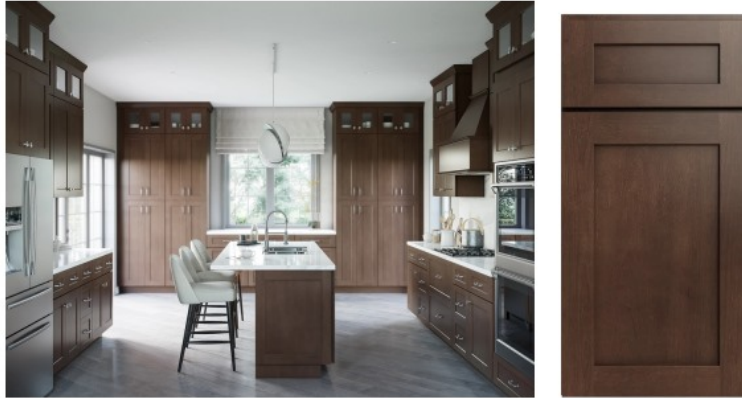

RTA

CABINET STORE

June 21, 2026

Grizzly Shaker Kitchen Cabinets Price List

Sink base		
Model #	Item	Price
SK-CSF42	Grizzly Shaker Corner Sink Front for 42" Space - 27" W	\$205.30
SK-FSB36	Grizzly Shaker Farm Sink Base Cabinet - 36" W	\$482.78
SK-SB30	Grizzly Shaker Sink Base Cabinet - 30" W	\$369.21
SK-SB33	Grizzly Shaker Sink Base Cabinet - 33" W	\$391.08
SK-SB36	Grizzly Shaker Sink Base Cabinet - 36" W	\$401.73
SK-SB42	Grizzly Shaker Sink Base Cabinet w/ Center Stile - 42" W	\$460.90
SK-SB48	Grizzly Shaker Sink Base Cabinet w/ Center Stile - 48" W	\$533.68
SK-VSB36	Grizzly Shaker Vanity Sink Base - 36" W	\$551.43
SK-VSB42	Grizzly Shaker Vanity Sink Base - 42" W	\$610.59
SK-VSB48	Grizzly Shaker Vanity Sink Base - 48" W	\$682.20
SK-VSBDL30	Grizzly Shaker Vanity Sink Base Left Drawer Stacking Cabinet - 30" W	\$512.96
SK-VSBDL36	Grizzly Shaker Vanity Sink Base Left Drawer Stacking Cabinet - 36" W	\$605.86
SK-VSBDR30	Grizzly Shaker Vanity Sink Base Right Drawer Stacking Cabinet - 30" W	\$512.96
SK-VSBDR36	Grizzly Shaker Vanity Sink Base Right Drawer Stacking Cabinet - 36" W	\$605.86