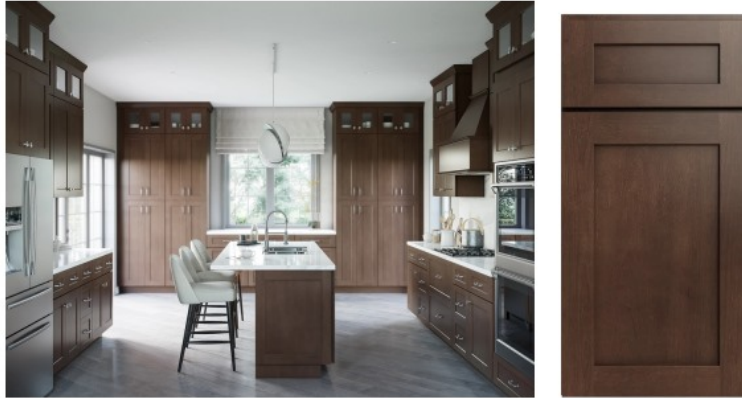

RTA

CABINET STORE

April 10, 2026

Grizzly Shaker Kitchen Cabinets Price List

Sink base		
Model #	Item	Price
SK-CSF42	Grizzly Shaker Corner Sink Front for 42" Space - 27" W	\$199.32
SK-FSB36	Grizzly Shaker Farm Sink Base Cabinet - 36" W	\$468.72
SK-SB30	Grizzly Shaker Sink Base Cabinet - 30" W	\$358.45
SK-SB33	Grizzly Shaker Sink Base Cabinet - 33" W	\$379.69
SK-SB36	Grizzly Shaker Sink Base Cabinet - 36" W	\$390.03
SK-SB42	Grizzly Shaker Sink Base Cabinet w/ Center Stile - 42" W	\$447.48
SK-SB48	Grizzly Shaker Sink Base Cabinet w/ Center Stile - 48" W	\$518.13
SK-VSB36	Grizzly Shaker Vanity Sink Base - 36" W	\$535.37
SK-VSB42	Grizzly Shaker Vanity Sink Base - 42" W	\$592.80
SK-VSB48	Grizzly Shaker Vanity Sink Base - 48" W	\$662.33
SK-VSBDL30	Grizzly Shaker Vanity Sink Base Left Drawer Stacking Cabinet - 30" W	\$498.02
SK-VSBDL36	Grizzly Shaker Vanity Sink Base Left Drawer Stacking Cabinet - 36" W	\$588.22
SK-VSBDR30	Grizzly Shaker Vanity Sink Base Right Drawer Stacking Cabinet - 30" W	\$498.02
SK-VSBDR36	Grizzly Shaker Vanity Sink Base Right Drawer Stacking Cabinet - 36" W	\$588.22