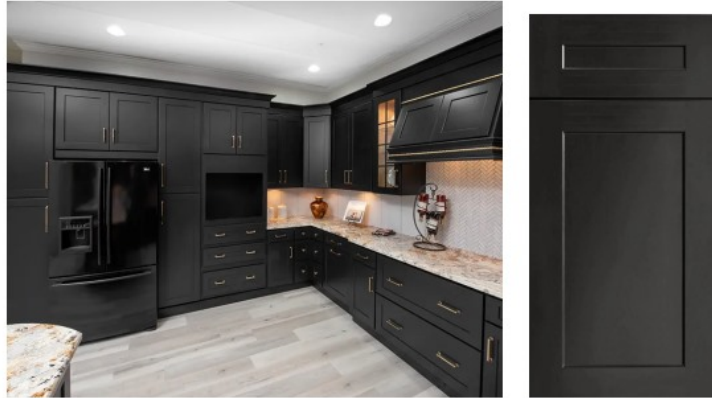

RTA

CABINET STORE

June 21, 2026

Onyx Black Shaker Kitchen Cabinets Price List

Sink base		
Model #	Item	Price
SB-VS33	Black Shaker Vanity Sink Base Cabinet - 33"W X 21"D X 34-1/2"H	\$367.55
SB-FSB30	Black Shaker Farm Sink Base Cabinet - 30"W x 34-1/2"H x 24"D	\$350.52
SB-SBF4242	Black Shaker Corner Sink Front Floor - 42"W X 42"W X 23-1/4"D	\$80.89
SB-VSD48	Black Shaker Vanity Sink Combo Base Cabinet - 48"W X 21"D X 34-1/2"H	\$630.64
SB-V3621DL	Black Shaker Vanity Sink Base - 36"W X 21"D X 34-1/2"H (Left)	\$581.20
SB-V3621DR	Black Shaker Vanity Sink Base - 36"W X 21"D X 34-1/2"H (Right)	\$581.20
SB-VSD42	Black Shaker Vanity Sink Combo Base Cabinet - 42"W X 21"D X 34-1/2"H	\$574.71
SB-V3021DL	Black Shaker Vanity Sink Base - 30"W X 21"D X 34-1/2"H (Left)	\$524.78
SB-V3021DR	Black Shaker Vanity Sink Base - 30"W X 21"D X 34-1/2"H (Right)	\$524.78
SB-VSD36	Black Shaker Vanity Sink Combo Base Cabinet - 36"W X 21"D X 34-1/2"H	\$518.29
SB-VS36	Black Shaker Vanity Sink Base Cabinet - 36"W X 21"D X 34-1/2"H	\$410.93
SB-VS27	Black Shaker Vanity Sink Base Cabinet - 27"W X 21"D X 34-1/2"H	\$334.54
SB-VS24	Black Shaker Shaker Vanity Sink Base Cabinet - 24"W X 21"D X 34-1/2"H	\$311.07
SB-DCSF42	Black Shaker Corner Sink Base Front - 26-1/4"W X 30"H	\$177.76
SB-FSB36	Black Shaker Farm Sink Base 36"	\$425.92
SB-SB36	Black Shaker Sink Base - 36"W X 24"D X 34-1/2"H-2 False Drawers	\$425.92
SB-SB33	Black Shaker Sink Base - 33"W X 24"D X 34-1/2"H-2 False Drawers	\$419.92