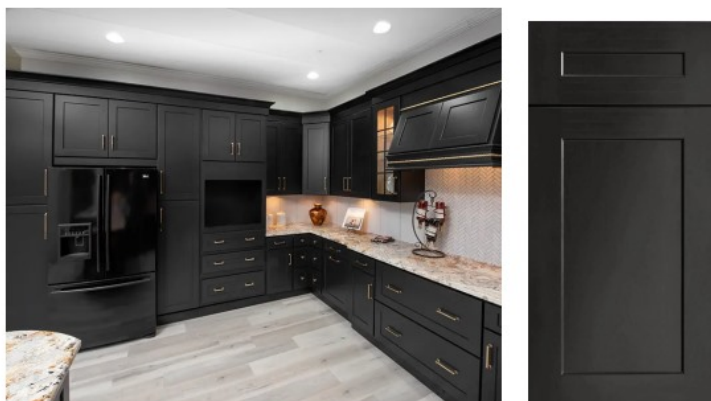

## CABINET STORE

June 15, 2026

### Onyx Black Shaker Kitchen Cabinets Price List

Sink base		
Model #	Item	Price
SB-VS33	Black Shaker Vanity Sink Base Cabinet - 33"W X 21"D X 34-1/2"H	\$367.55
SB-FSB30	Black Shaker Farm Sink Base Cabinet - 30"W x 34-1/2"H x 24"D	\$350.52
SB-SBF4242	Black Shaker Corner Sink Front Floor - 42"W X 42"W X 23-1/4"D	\$80.89
SB-VSD48	Black Shaker Vanity Sink Combo Base Cabinet - 48"W X 21"D X 34-1/2"H	\$630.64
SB-V3621DL	Black Shaker Vanity Sink Base - 36"W X 21"D X 34-1/2"H (Left)	\$581.20
SB-V3621DR	Black Shaker Vanity Sink Base - 36"W X 21"D X 34-1/2"H (Right)	\$581.20
SB-VSD42	Black Shaker Vanity Sink Combo Base Cabinet - 42"W X 21"D X 34-1/2"H	\$574.71
SB-V3021DL	Black Shaker Vanity Sink Base - 30"W X 21"D X 34-1/2"H (Left)	\$524.78
SB-V3021DR	Black Shaker Vanity Sink Base - 30"W X 21"D X 34-1/2"H (Right)	\$524.78
SB-VSD36	Black Shaker Vanity Sink Combo Base Cabinet - 36"W X 21"D X 34-1/2"H	\$518.29
SB-VS36	Black Shaker Vanity Sink Base Cabinet - 36"W X 21"D X 34-1/2"H	\$410.93
SB-VS27	Black Shaker Vanity Sink Base Cabinet - 27"W X 21"D X 34-1/2"H	\$334.54
SB-VS24	Black Shaker Shaker Vanity Sink Base Cabinet - 24"W X 21"D X 34-1/2"H	\$311.07
SB-DCSF42	Black Shaker Corner Sink Base Front - 26-1/4"W X 30"H	\$177.76
SB-FSB36	Black Shaker Farm Sink Base 36"	\$425.92
SB-SB36	Black Shaker Sink Base - 36"W X 24"D X 34-1/2"H-2 False Drawers	\$425.92
SB-SB33	Black Shaker Sink Base - 33"W X 24"D X 34-1/2"H-2 False Drawers	\$419.92